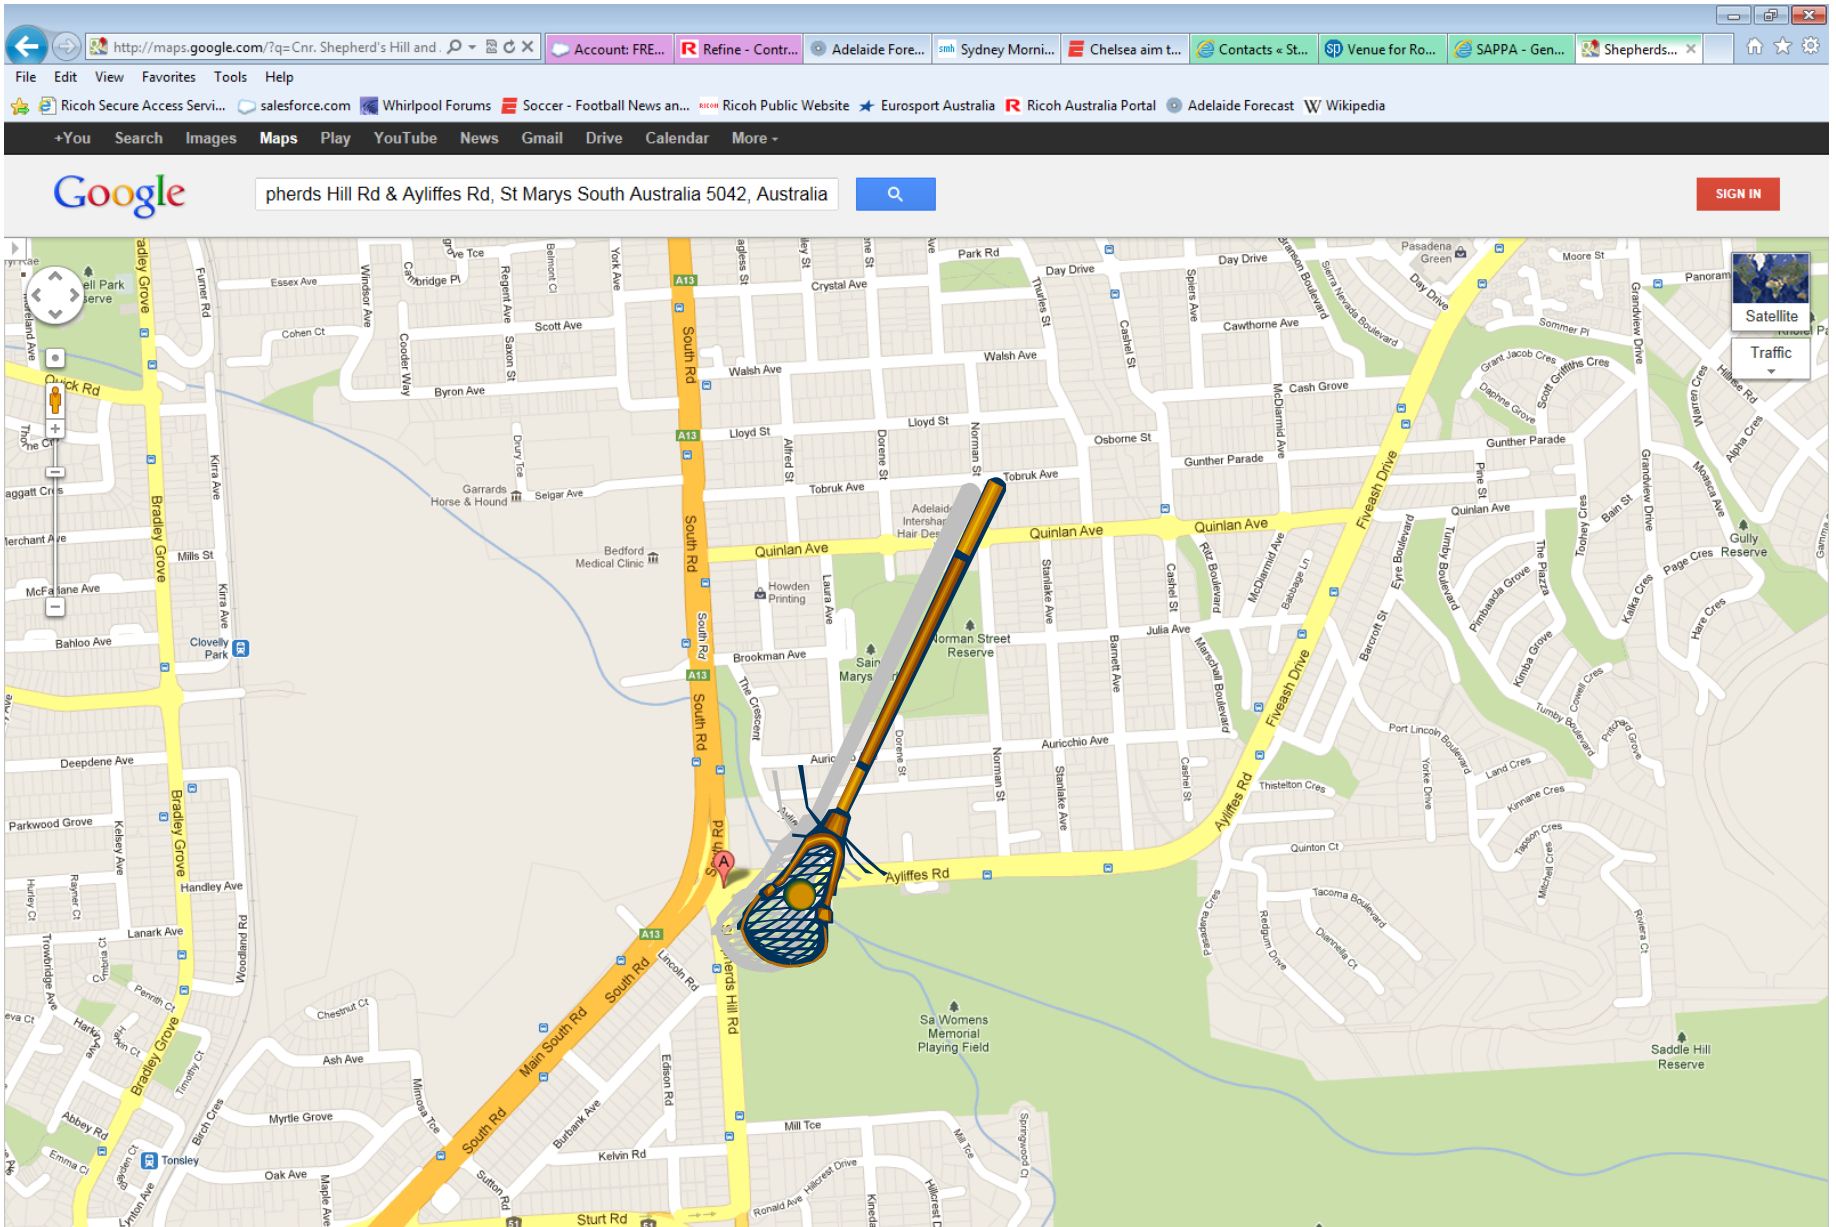

STURT Lacrosse Club – Women’s Memorial Playing Fields, Gate 2 , Shepherds Hill Rd, St Marys

Follow SOUTH Road until intersection with Shepherds Hill & Ayliffes Rd. Continue Up Shepherds Hill Rd to Sturt Playing fields – Entry is through GATE 2 Allow 35 minutes travel time from Prospect Area