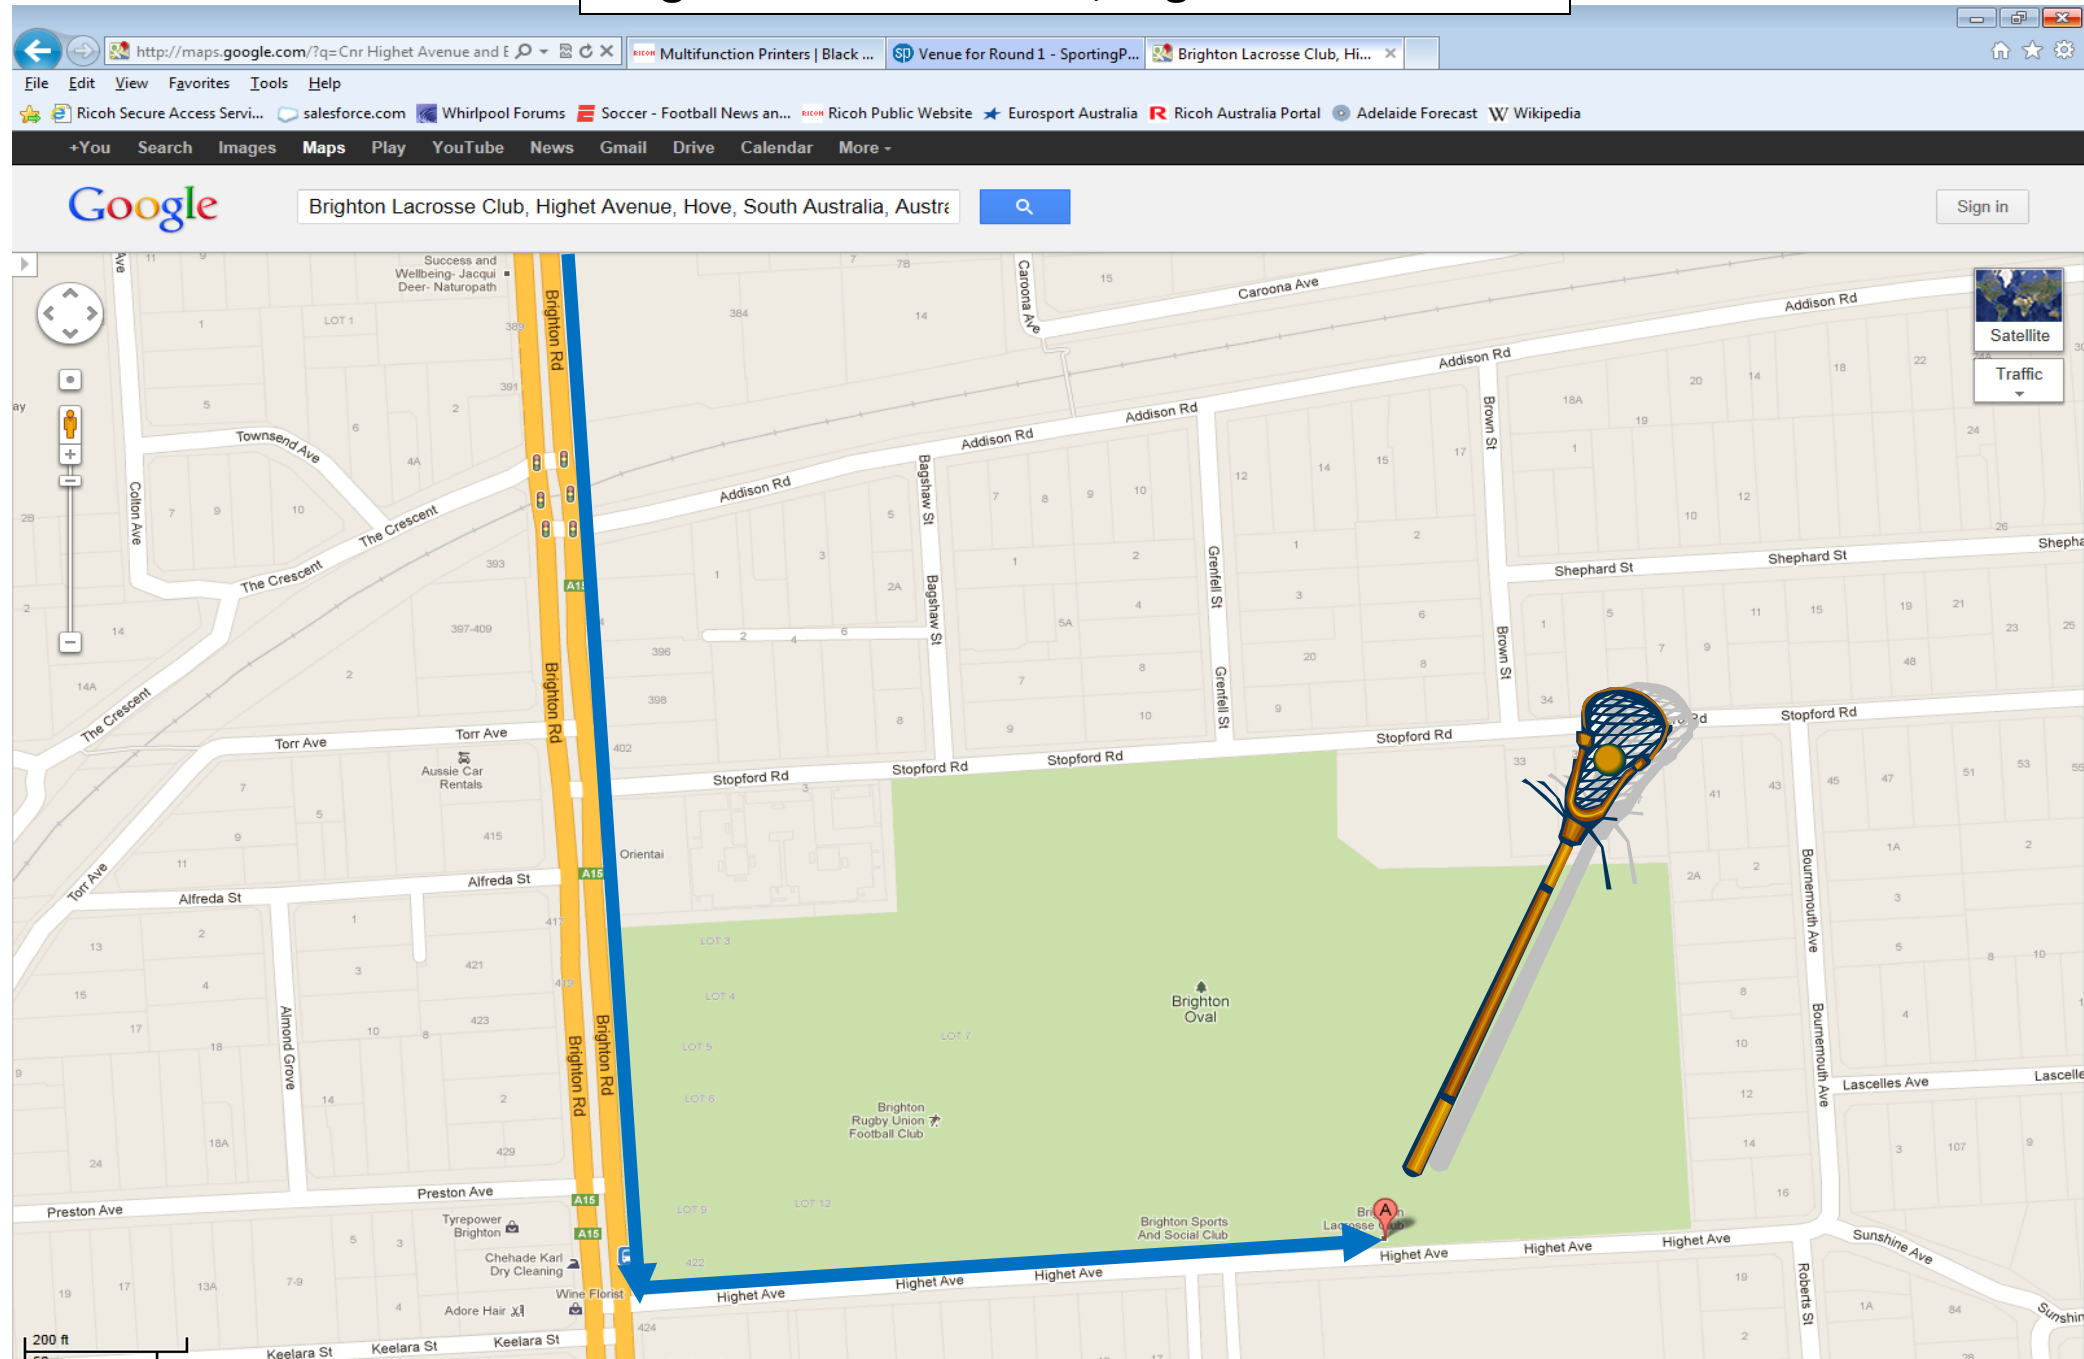

Brighton Lacrosse Club, Highest Ave HOVE

At intersection of Anzac Hwy (A5) & Brighton Road (A15), Glenelg turn left and follow Brighton Road 4.7 Km. Turn Left Highest Ave. Lacrosse Grounds are at the rear of the sports grounds. Parking is available in carpark area or on the street. Allow 45 minutes travel time from Prospect Area